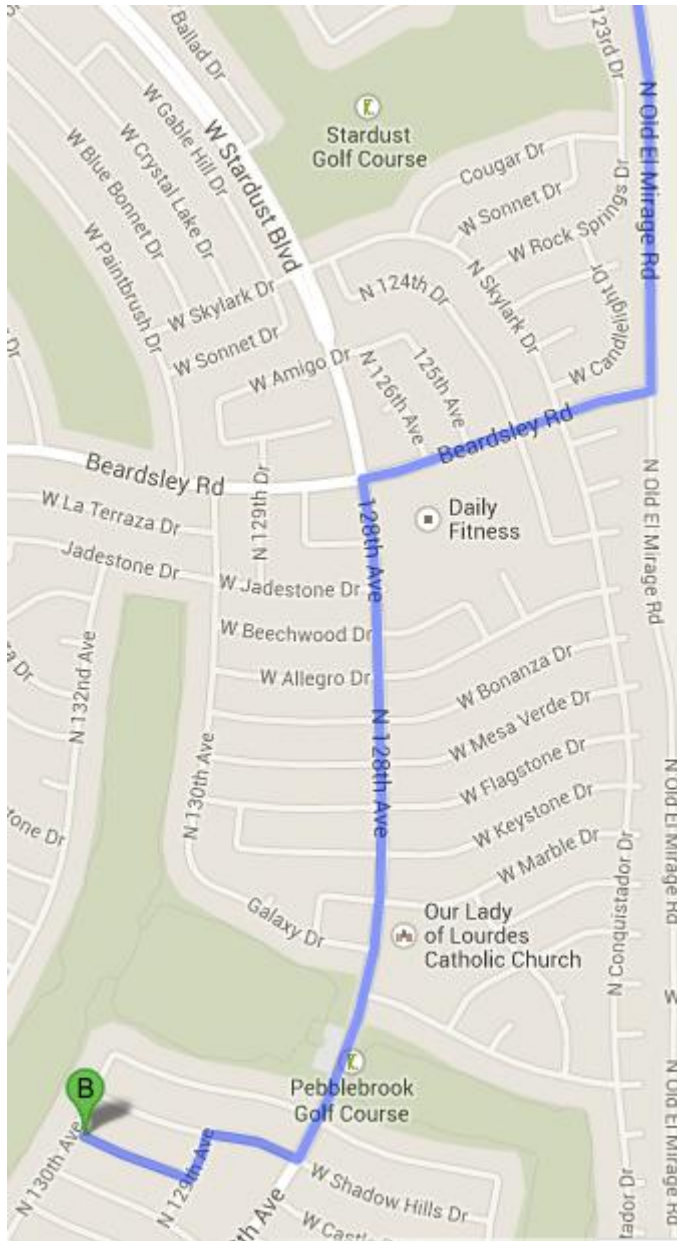

12946 W. Castle Rock Dr. Map

Directions from 303:

- Take 303 to El Mirage. Turn left on El Mirage.
- Turn right at light onto Deer Valley Access Road.
- Turn left at stop sign onto Deer Valley Dr. As Deer Valley curves south, it becomes Old El Mirage Road.
- Turn right at stop sign onto Beardsley Rd.
- Turn left at stop sign onto 128th Ave.
- Take 128th Ave. almost 1 mile. Turn right onto Shadow Hills Dr.
- Take 1st left onto 129th Ave. Take 1st right onto Castle Rock Dr.
- Please park anywhere on Castle Rock Drive. We'll load fruit off of Shadow Hills.

We'll start picking on the west end of the block and proceed east.
19 grapefruit trees
7 orange trees

Equipment drop here.