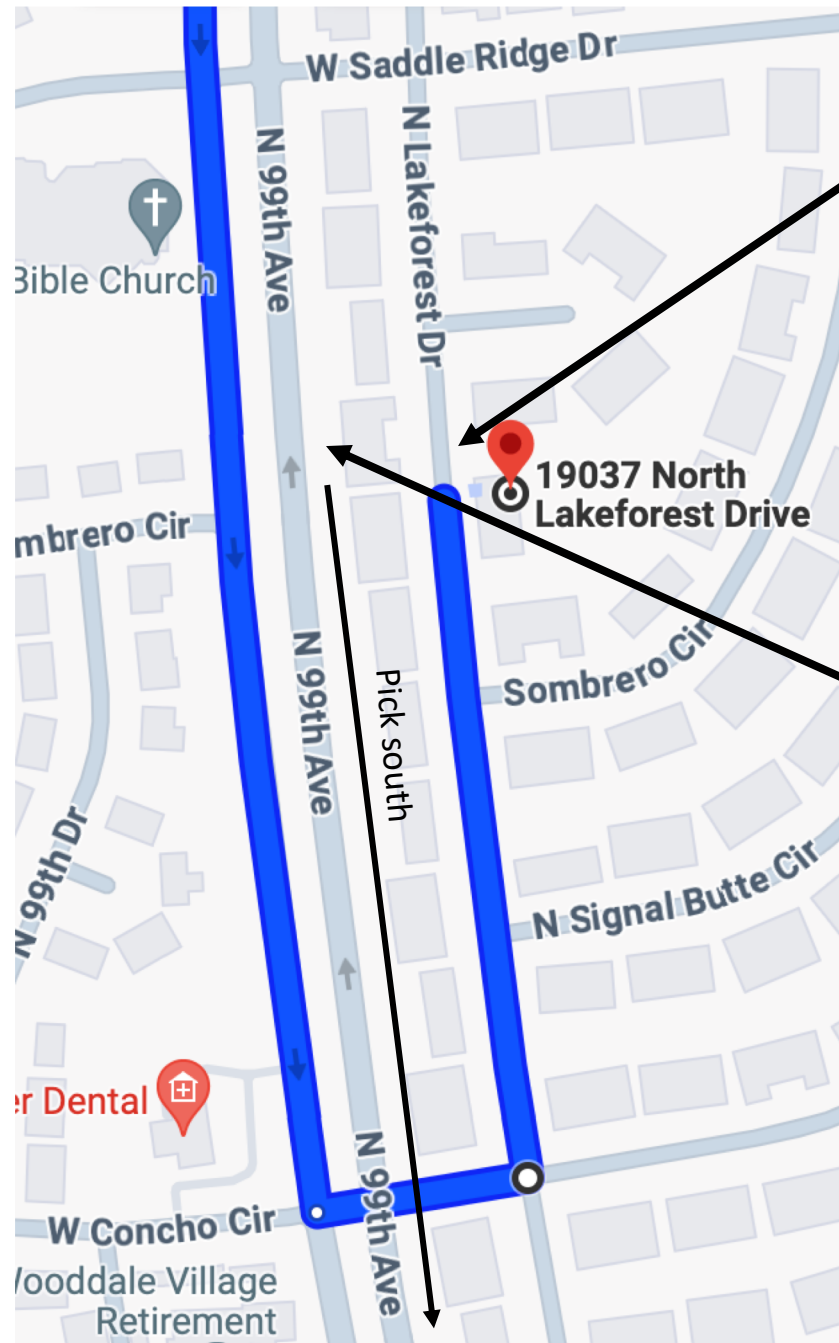

19037 N. Lakeforest Dr., Sun City

Directions from Happy Valley to 19037 N. Lakeforest Dr.

- Take Happy Valley to 107th. Take a right on 107th.
- Take 107th to Beardsley Rd. Take a left.
- Take Beardsley to 99th Ave. Take a right.
- Just before Union Hills Dr., turn left onto Concho Circle.
- Take an immediate left onto Lakeforest.
- Please park on the east side of Lakeforest Drive so that we can load fruit from the curb nearest the trees.

Please park on the east side of Lakeforest Drive so that we can load fruit from the curb nearest the fruit.

Start picking here.