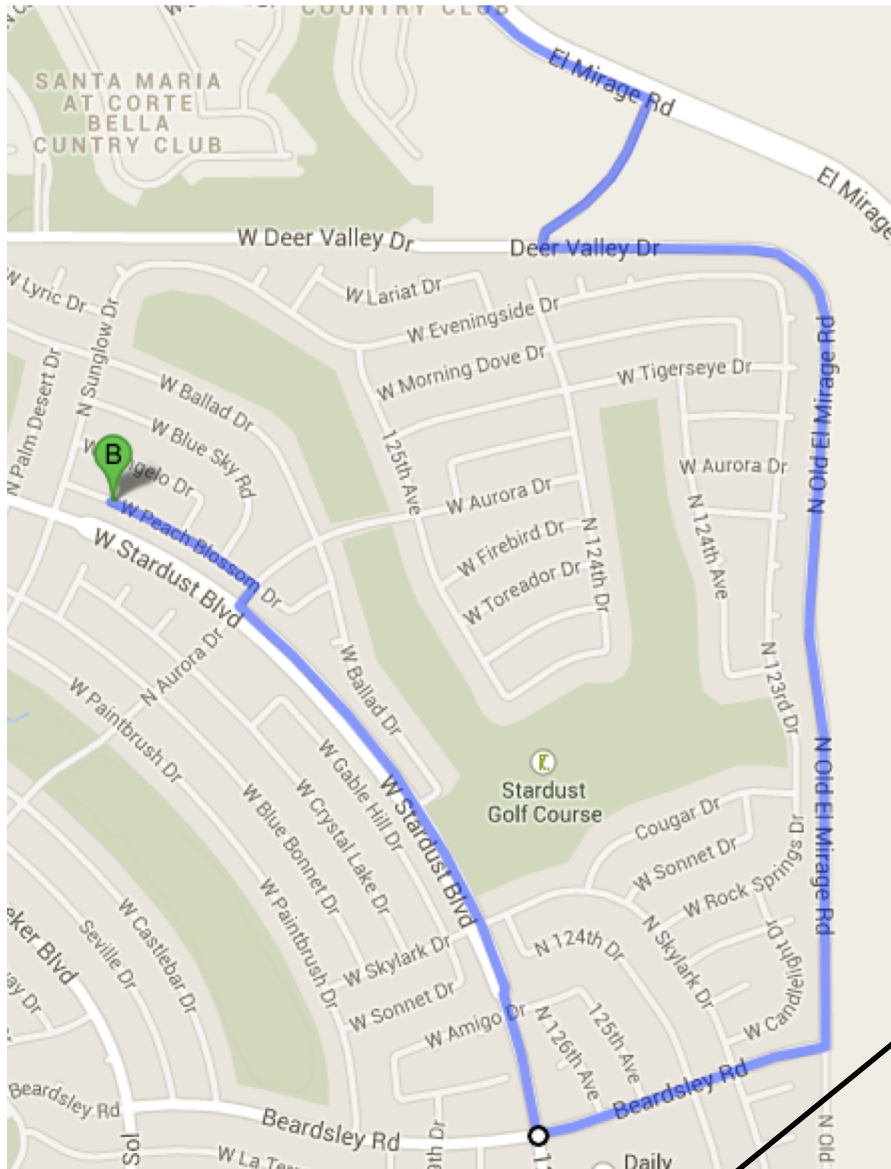

13034 Peach Blossom Map

Directions from 303:

- Take 303 to El Mirage. Turn left on El Mirage.
- Turn right at light onto Deer Valley Access Road.
- Turn left at stop sign onto Deer Valley Dr. As Deer Valley curves south, it becomes Old El Mirage Road.
- Turn right at stop sign onto Beardsley Rd.
- Turn right at stop sign onto Stardust.
- Turn right on Aurora, then immediately left onto Peach Blossom. Please park on Peach Blossom so we can load fruit off of Tangelo.

Start picking here.

Please park on Peach Blossom so we can load fruit off Tangelo