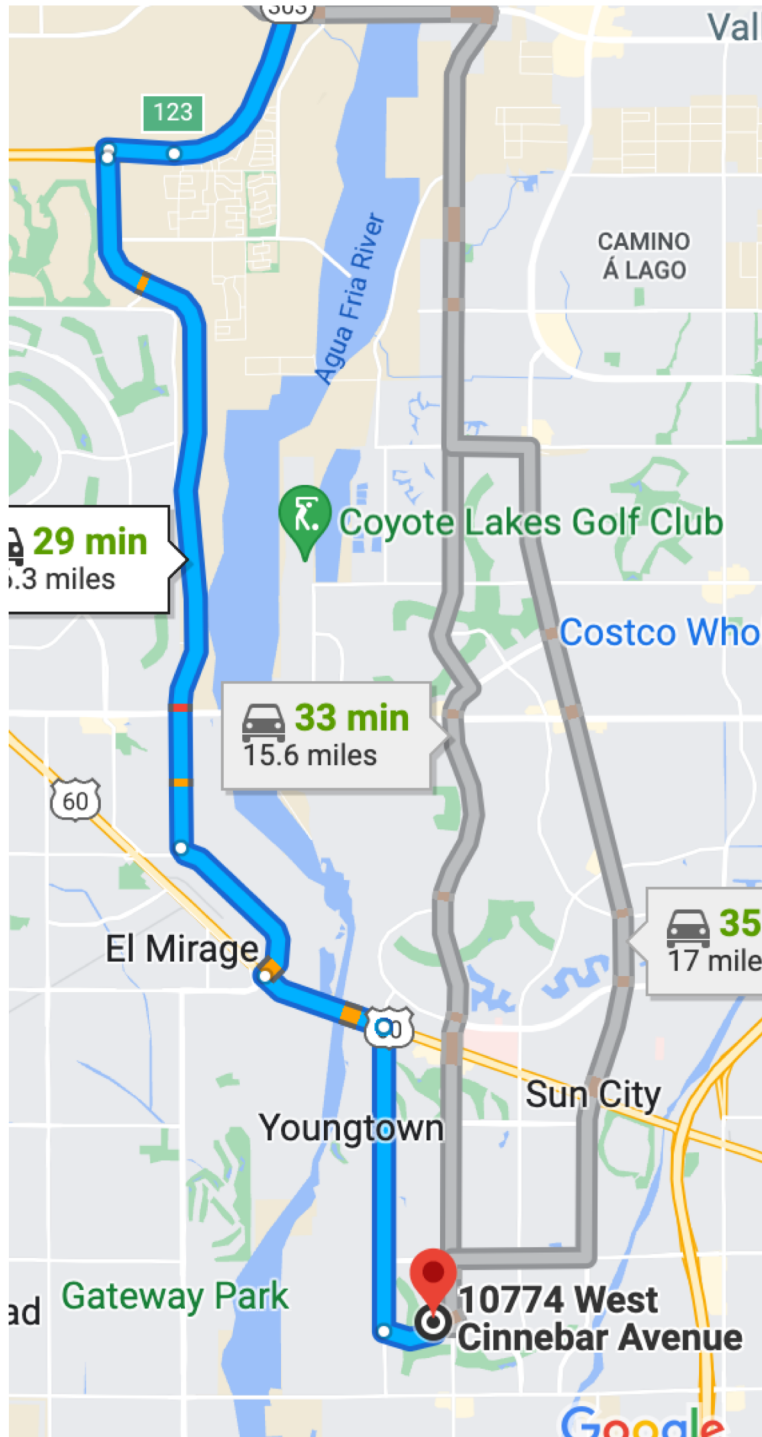

10774 W. Cinnebar Dr. Map

Directions from 303:

- Take 303 to El Mirage. Turn left on El Mirage. Drive 6.8 miles.
- Turn left onto US-60E/Grand Ave. Drive 1 mile.
- Turn right onto 111th. Drive 2.3 miles.
- Turn left onto Mountain View Rd.
- Cross the golf course. 2nd left is Cinnebar. Please park on Cinnebar.
- We're picking the green belt between Salem and Mountain View Drives.

Please park on Cinnebar.