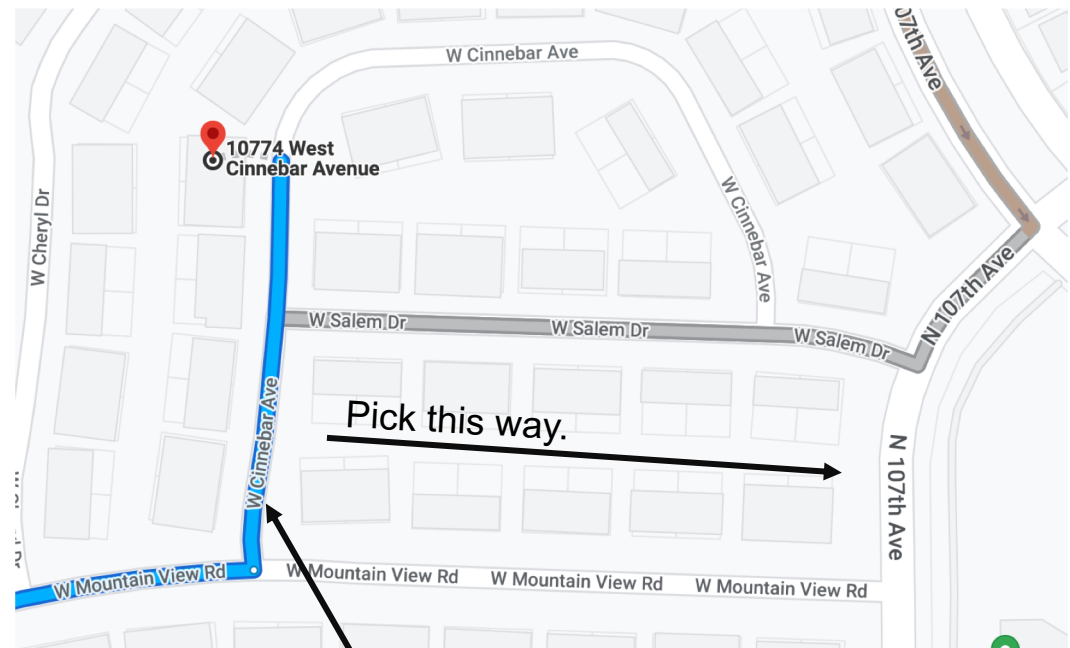

10774 W. Cinnebar Dr. Map

Directions from 303:

- Take 303 to El Mirage. Turn left on El Mirage. Drive 6.8 miles.
- Turn left onto US-60E/Grand Ave. Drive 1 mile.
- Turn right onto 111th. Drive 2.3 miles.
- Turn left onto Mountain View Rd.
- Cross the golf course. 2nd left is Cinnebar. Please park on Cinnebar.
- We're picking the green belt between Salem and Mountain View Drives.

Please park on Cinnebar.