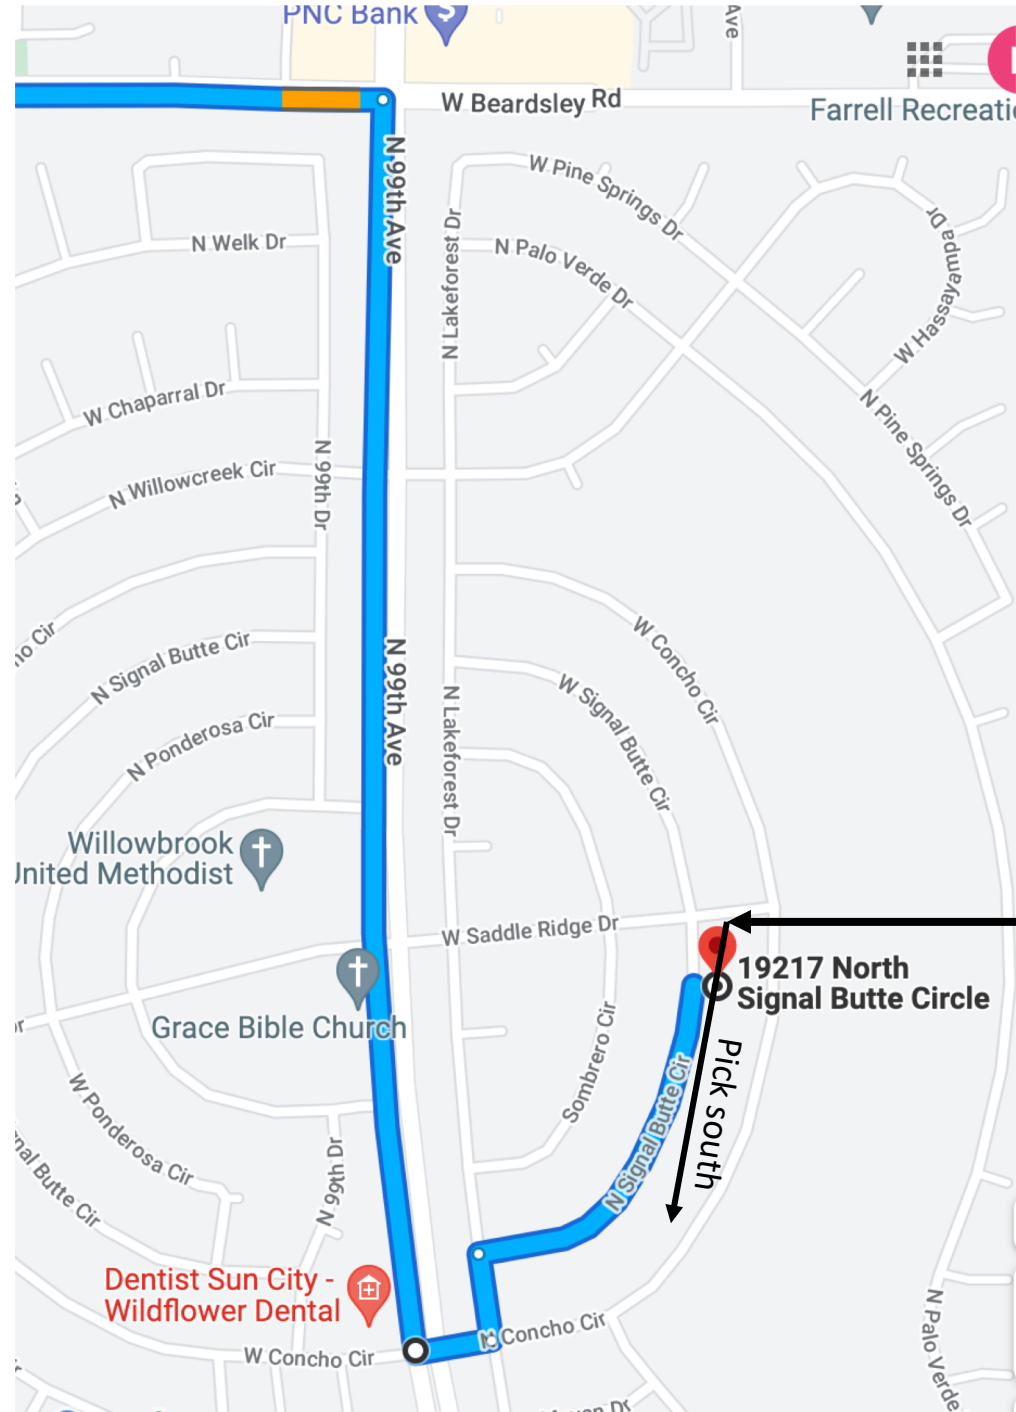

19217 N. Signal Butte, Sun City

Directions from Happy Valley to 19217 N. Signal Butte

- Take Happy Valley to 107th. Take a right on 107th.
- Take 107th to Beardsley Rd. Take a left.
- Take Beardsley to 99th Ave. Take a right.
- Just before Union Hills Dr., turn left onto Concho Circle.
- Take an immediate left onto Lakeforest, then an immediate right onto Signal Butte.
- Park anywhere on the right (east) side of Signal Butte.

Start picking here.

19217 North Signal Butte Circle

Pick south

Dentist Sun City - Wildflower Dental